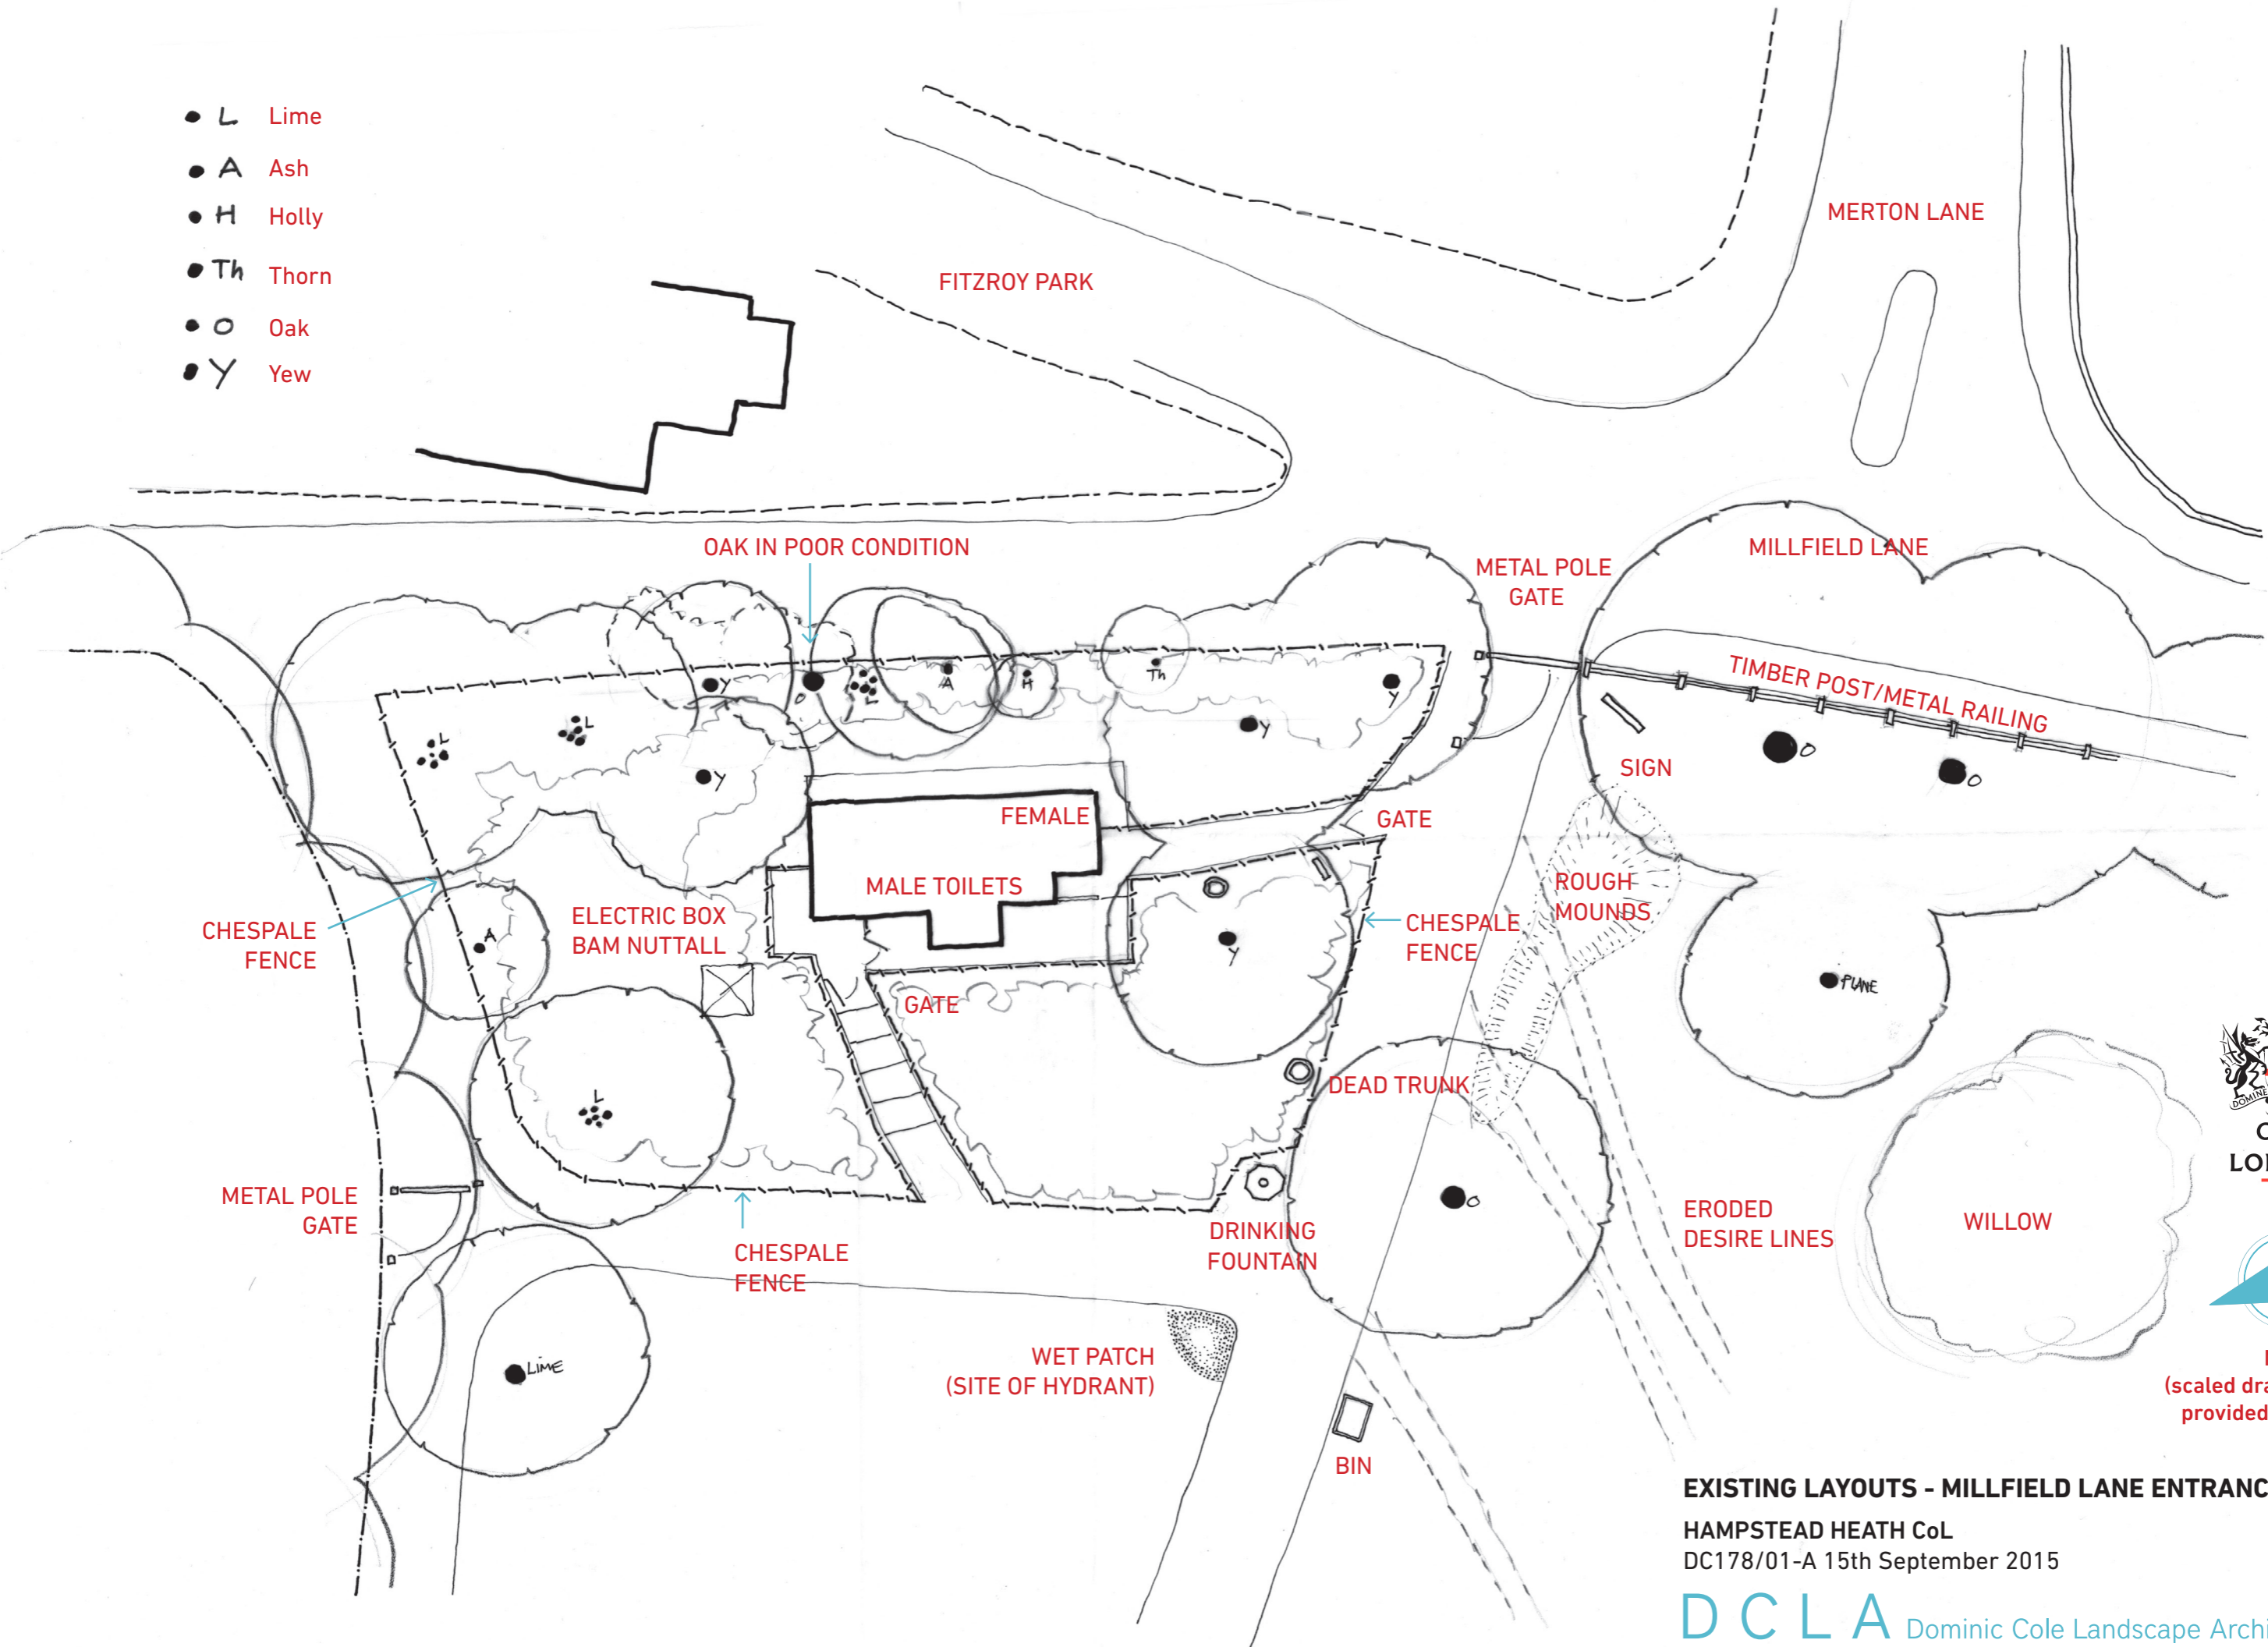

- L Lime
- A Ash
- H Holly
- Th Thorn
- O Oak
- Y Yew

NTS  
(scaled drawings can be provided on request)

**EXISTING LAYOUTS - MILLFIELD LANE ENTRANCE**

HAMPSTEAD HEATH CoL  
DC178/01-A 15th September 2015

**DCLA** Dominic Cole Landscape Architects  
studio@dominiccole.net / 0207 700 7510 / 42 Brecknock Road, London, N7 0DD